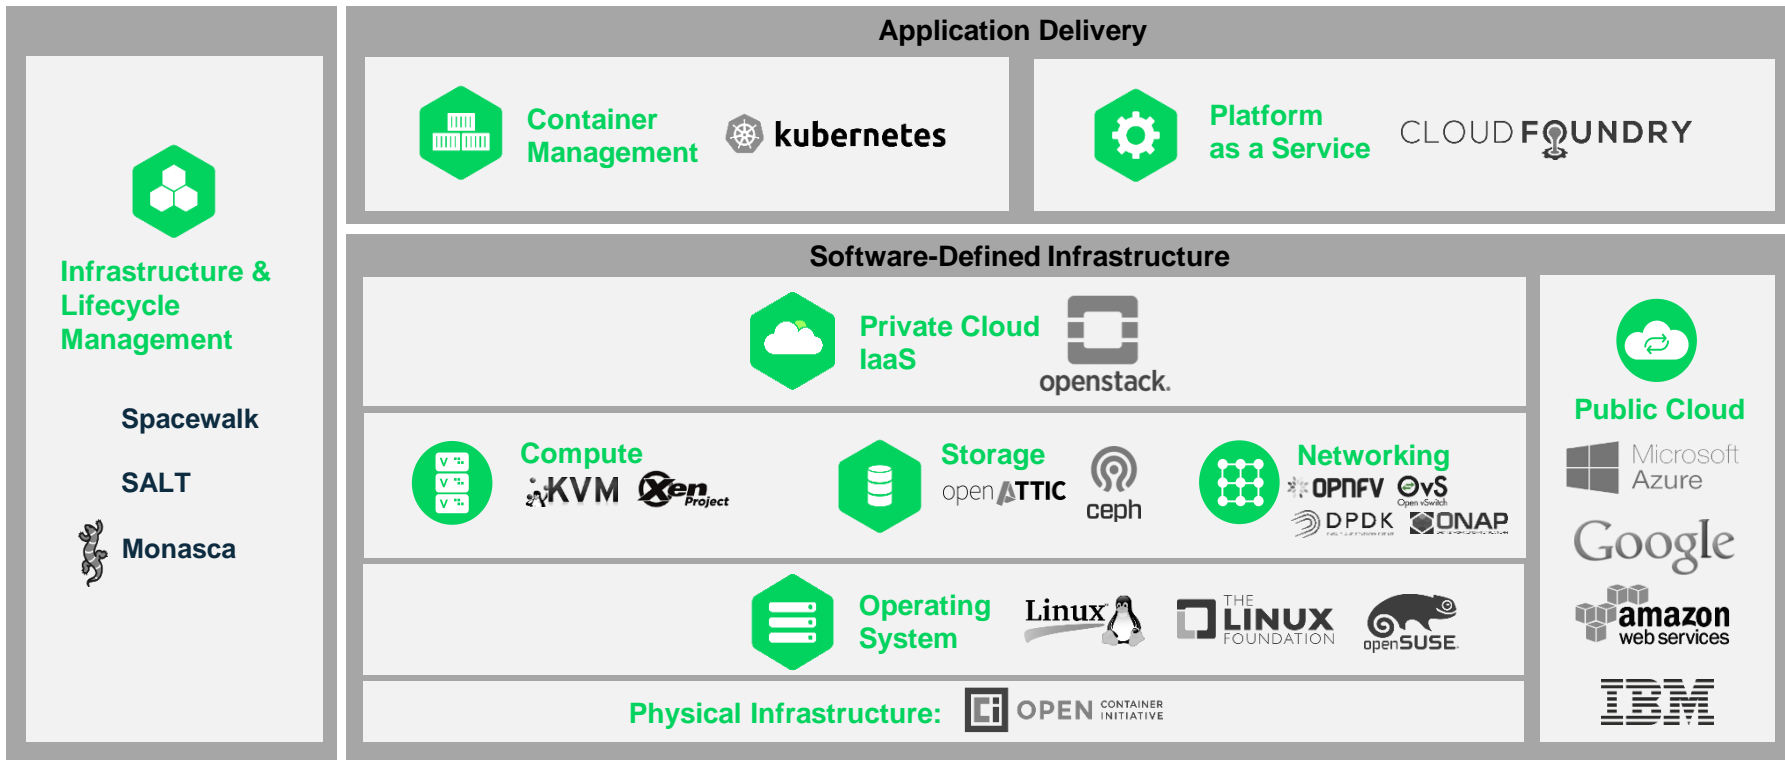

## Infrastructure & Lifecycle Management

SUSE Manager

SUSE OpenStack Cloud Monitoring

## Application Delivery

**Container Management**  
SUSE CaaS Platform

**Platform as a Service**  
SUSE Cloud Application Platform

## Software-Defined Infrastructure

**Private Cloud / IaaS**  
SUSE OpenStack Cloud

**Compute**  
Virtual Machine & Container

**Storage**  
SUSE Enterprise Storage

**Networking**  
SDN and NFV

**Operating System**  
SUSE Linux Enterprise Server

# Nyílt forráskódú projektek az SDI „mögött”